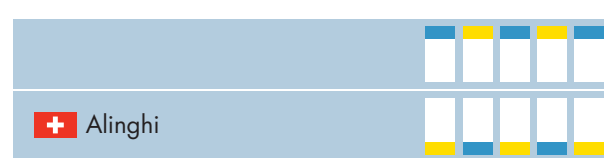

CHALLENGER FINAL

1st Seed from the Round Robin automatically advances to the Challenger Final