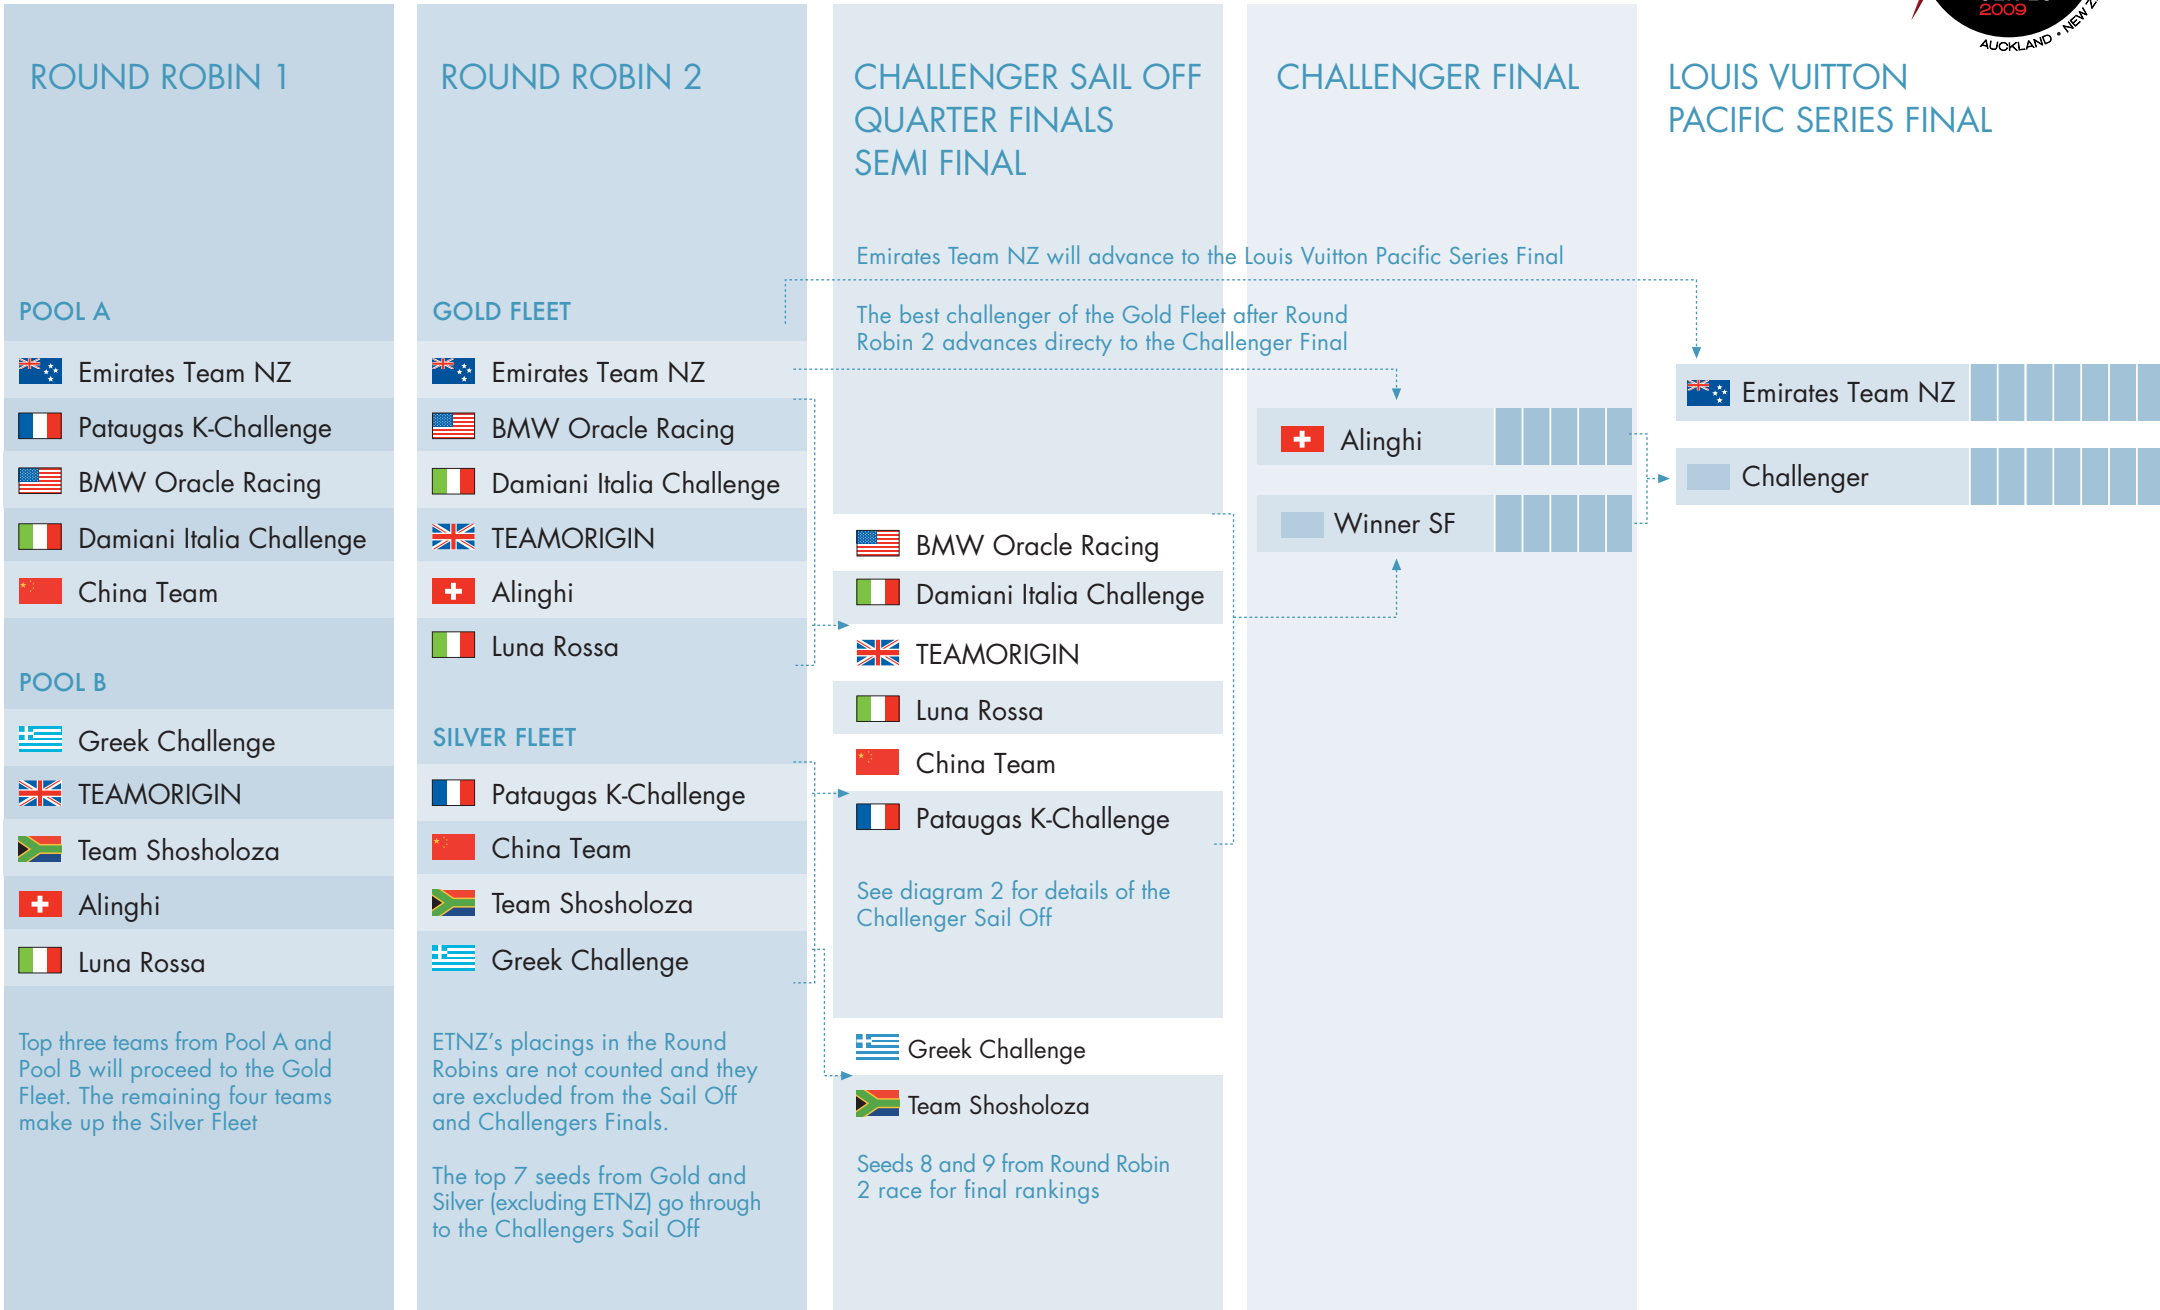

LOUIS VUITTON PACIFIC SERIES 2009 RESULTS