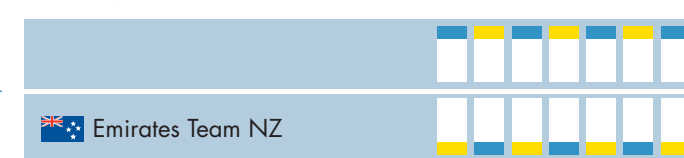

## QUARTER FINAL 02

2nd seed from the Round Robin goes to QF2

## SEMI FINAL

The winner of this Semi Final advances to the Challenger Final

## CHALLENGER FINAL

1st Seed from the Round Robin automatically advances to the Challenger Final

## LOUIS VUITTON PACIFIC SERIES FINAL

ETNZ's placing in the RR is not counted and they are automatically advanced to the Louis Vuitton Pacific Cup Final

Port entry – pin

Starboard entry – committee boat