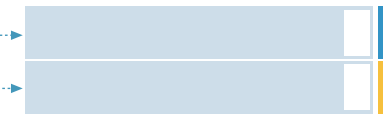

SEMI FINAL

The winner of this Semi Final advances to the Challenger Final