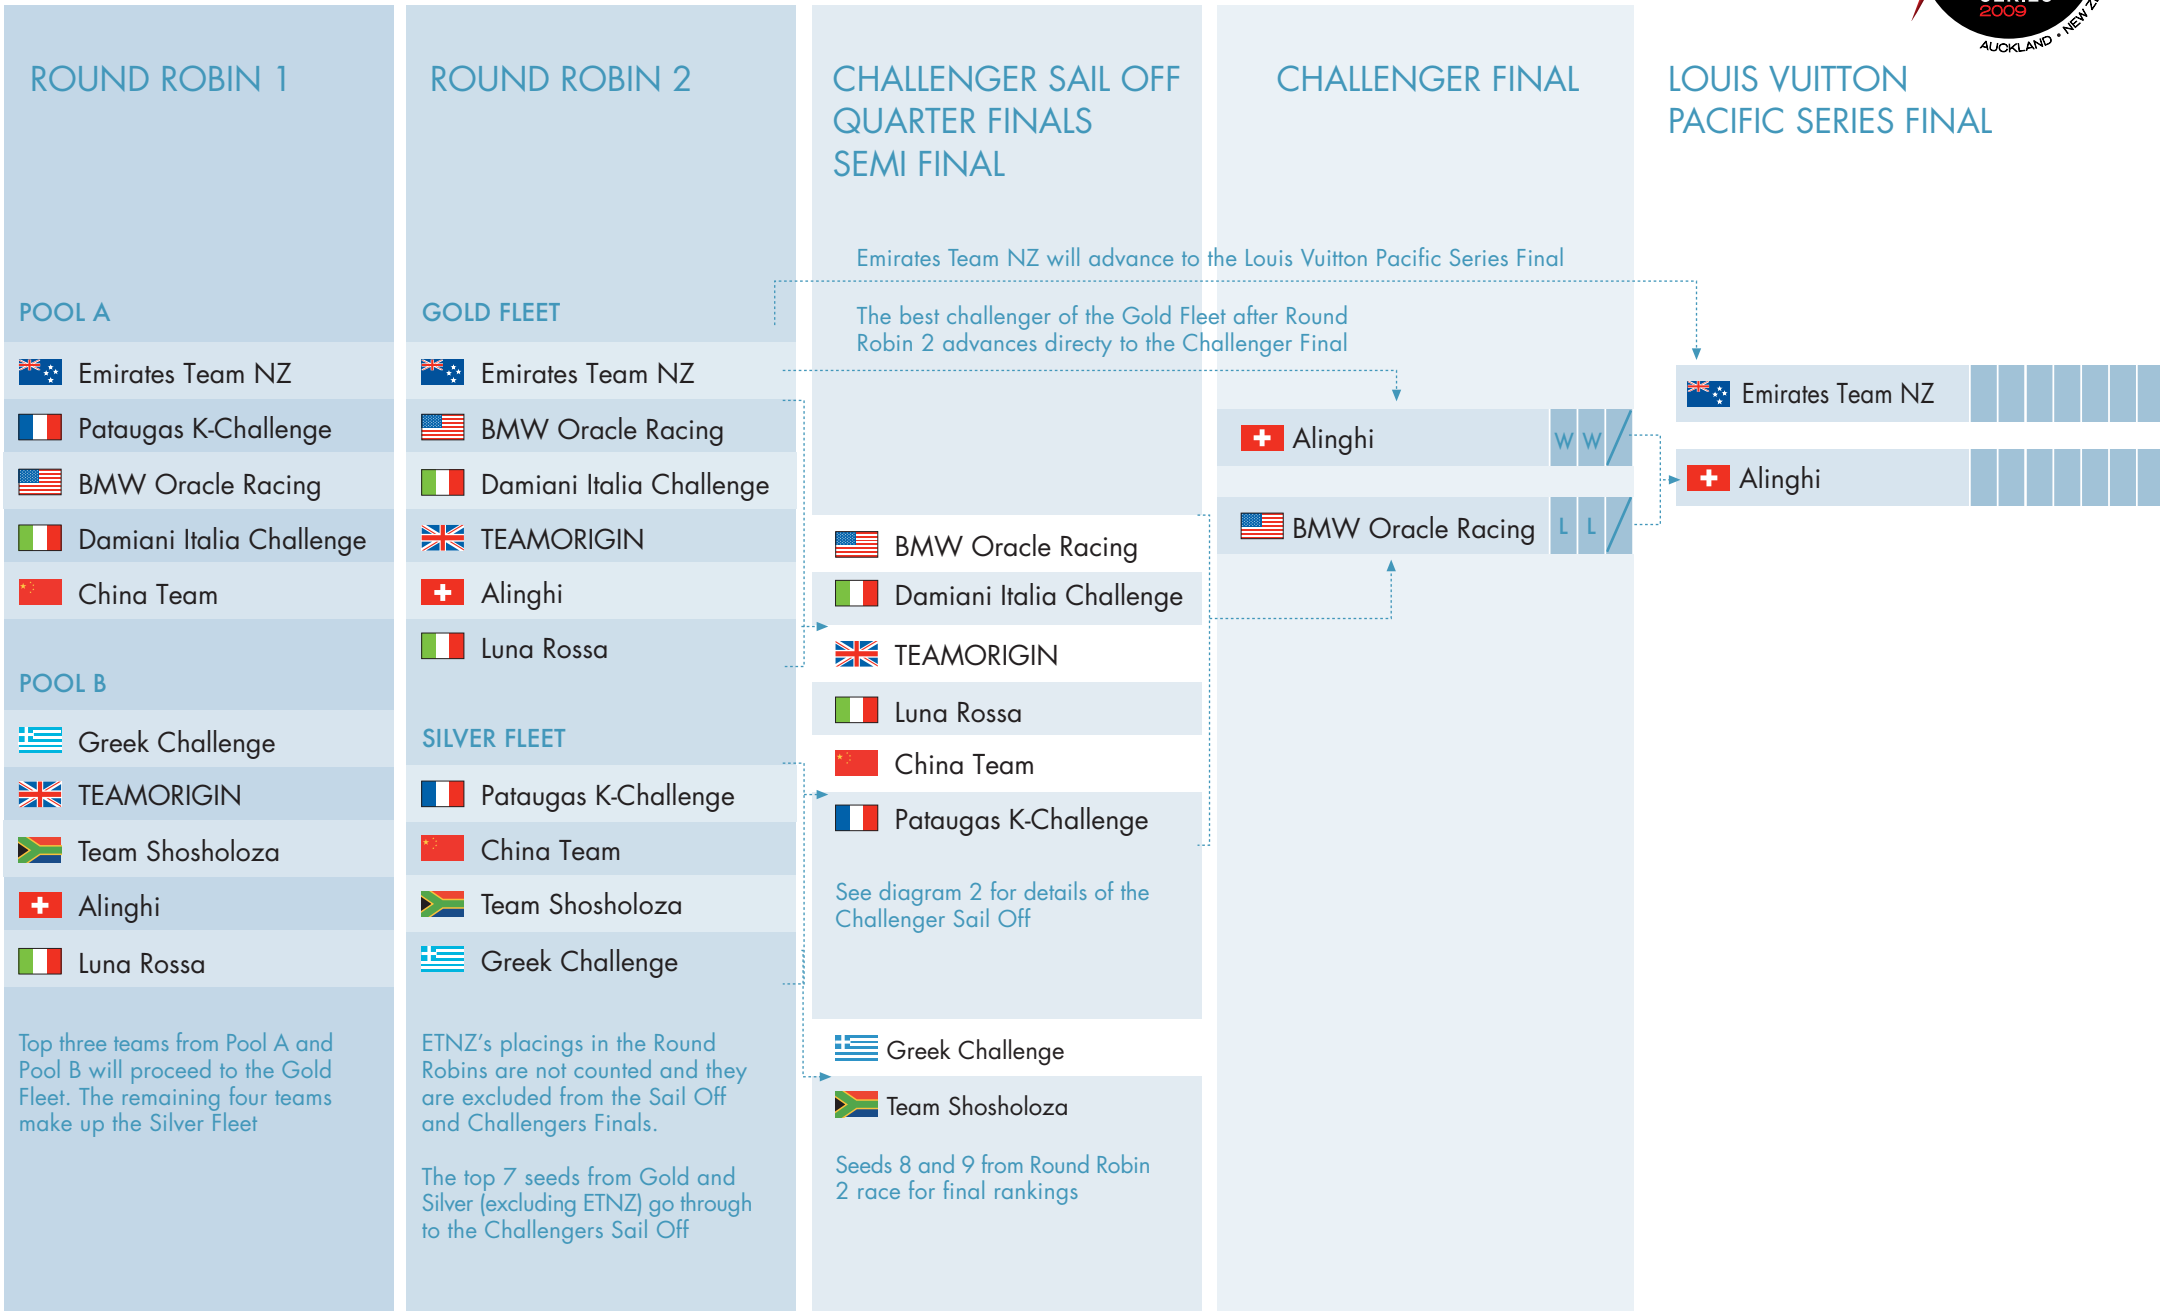

Seeds 4 and 7 race for a QF position

SAIL OFF – RACE B

Luna Rossa	W
China Team	L

Seeds 5 and 6 race for a QF position

QUARTER FINAL 01

TEAMORIGIN	L
Damiani Italia Challenge	W

3rd seed from the Round Robin goes to QF1

CHALLENGER FINAL

BMW Oracle Racing	L	L	
Alinghi	W	W	

1st Seed from the Round Robin automatically advances to the Challenger Final

LOUIS VUITTON PACIFIC SERIES FINAL

Emirates Team NZ						
Alinghi						

ETNZ's placing in the RR is not counted and they are automatically advanced to the Louis Vuitton Pacific Cup Final

Port entry – pin

Starboard entry – committee boat

LOUIS VUITTON PACIFIC SERIES 2009 RESULTS

LOUIS VUITTON PACIFIC SERIES 2009

RACE SCHEDULE

SATURDAY	SUNDAY	MONDAY	TUESDAY	WEDNESDAY	THURSDAY	FRIDAY
24 JAN Team Practice	25 JAN Team Practice	26 JAN Team Practice	27 JAN Team Practice	28 JAN Team Practice	29 JAN Race boat prep day	30 JAN Round Robin 1 Pool A & Pool B 4 Races
31 JAN Round Robin 1 Pool A & Pool B 4 Races	1 FEB Round Robin 1 Pool A & Pool B 4 Races	2 FEB Round Robin 1 Pool A & Pool B 4 Races	3 FEB Round Robin 1 Pool A & Pool B 4 Races	4 FEB Alternate Race Day	5 FEB Round Robin 2 Gold & Silver Fleet 5 Races	6 FEB Round Robin 2 Gold & Silver Fleet 5 Races
7 FEB Round Robin 2 Gold & Silver Fleet 5 Races	8 FEB Round Robin 2 Gold & Silver Fleet 5 Races	9 FEB Round Robin 2 Gold & Silver Fleet 5 Races	10 FEB Alternate Race Day	11 FEB Challenger Sail Off	12 FEB Challenger Finals	13 FEB Louis Vuitton Pacific Cup Final
14 FEB Louis Vuitton Pacific Cup Final						